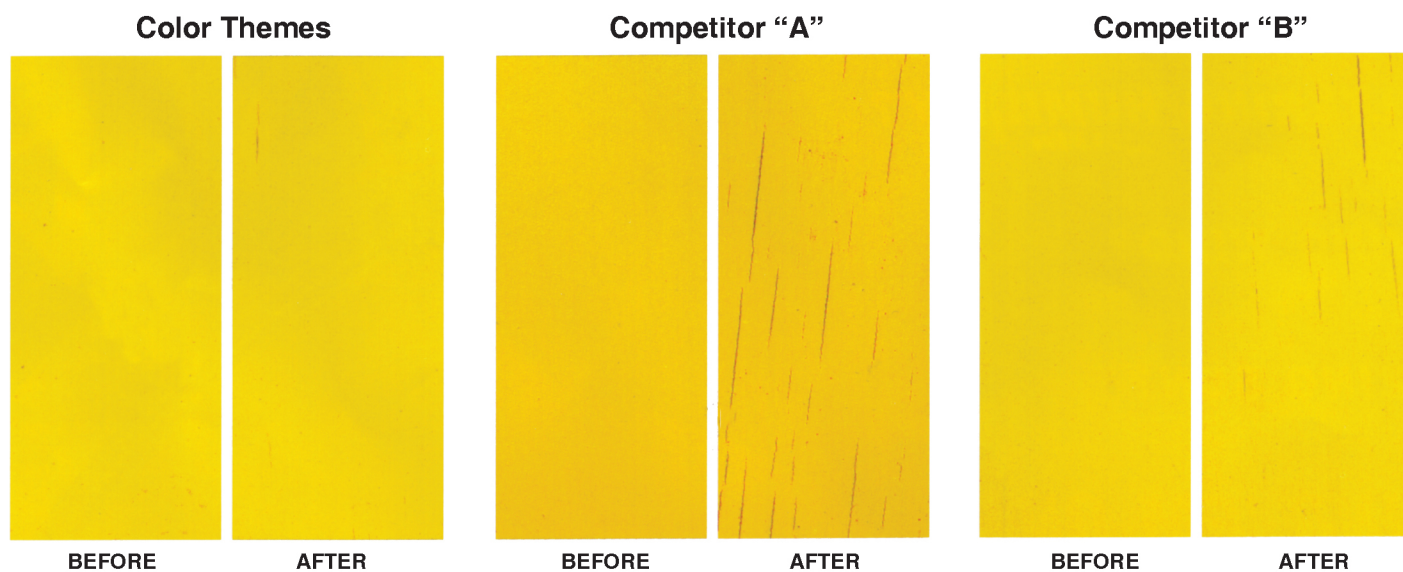

re-Paint Less Often

Theme parks, themed facilities, murals, and elaborate facades are very expensive to create. So why would you want to paint every two years when you don't have to? Color Themes can extend the life of your project significantly.

- **Minimal fading or color change due to superior UV protection that's many times better than the competition.**
- **Colorfastness means there's no need to re-paint as often* reducing material costs over time, saving in labor costs and protecting revenues because attractions don't close as often.**
- **The longest-lasting premium, 100% acrylic, water-based, low-VOC, exterior theming and scenic paint available.**

* **Caution:** Maximum durability and colorfastness is decreased as Color Themes is reduced with water.